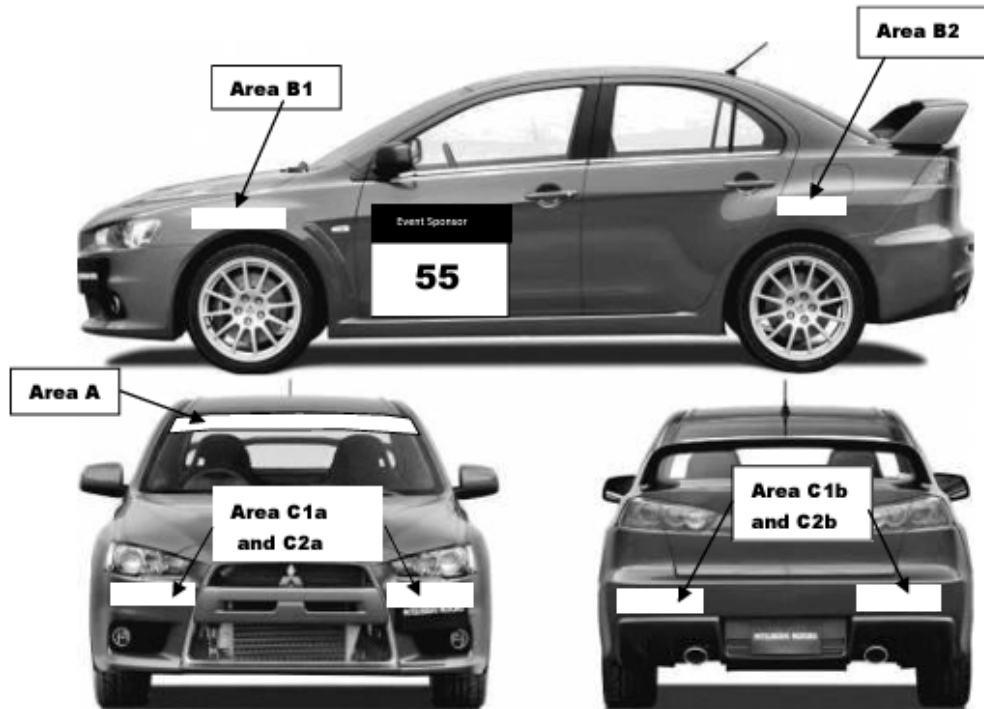

### 1. 5km Odometer Check Issue

It would appear due to equipment failure that the 5.0km odometer check created for the Quality Accounting Coffs Coast Rally, adjacent to the Service Park, was not accurate. The Odometer check has been adjusted and is NOW correct. Distances so gained have been checked against the roadbook and are deemed accurate.

## 2024 MOTORSPORT AUSTRALIA QRC, Q2WD & QJRC Automobile Signage Diagram

(Refer to Article 2.6.1)

Area A	QRC Major Sponsor Full Width Windscreen Sticker (128mm high)
Areas B1 and B2	QRC Major Sponsor Decals on side panels (210mm wide X 60mm high)
Areas C1a, C1b, C2a and C2b	Alternative locations for QRC Major Sponsor decals on front and rear bumpers or body panels (210mm wide x 60mm high)

## ATTACHMENT 2

### 2024 MOTORSPORT AUSTRALIA CLUBMAN and NOVICE Automobile Signage Diagram

(Refer to Article 2.6.1)

Area A	Clubman or Novice Sponsor Full Width Windscreen Sticker (128mm high)
Area B1	QRC Major Sponsor Decals on side panels (210mm wide X 60mm high)
Area B2	Clubman or Novice Sponsor Decals on side panels (210mm wide X 60mm high)
Area C1a and C2a	Alternative locations for QRC Major Sponsor decals on front and rear bumpers or body panels (210mm wide x 60mm high)
Area C1b and C2b	Alternative locations for Clubman or Novice Sponsor decals on front and rear bumpers or body panels (210mm wide x 60mm high)