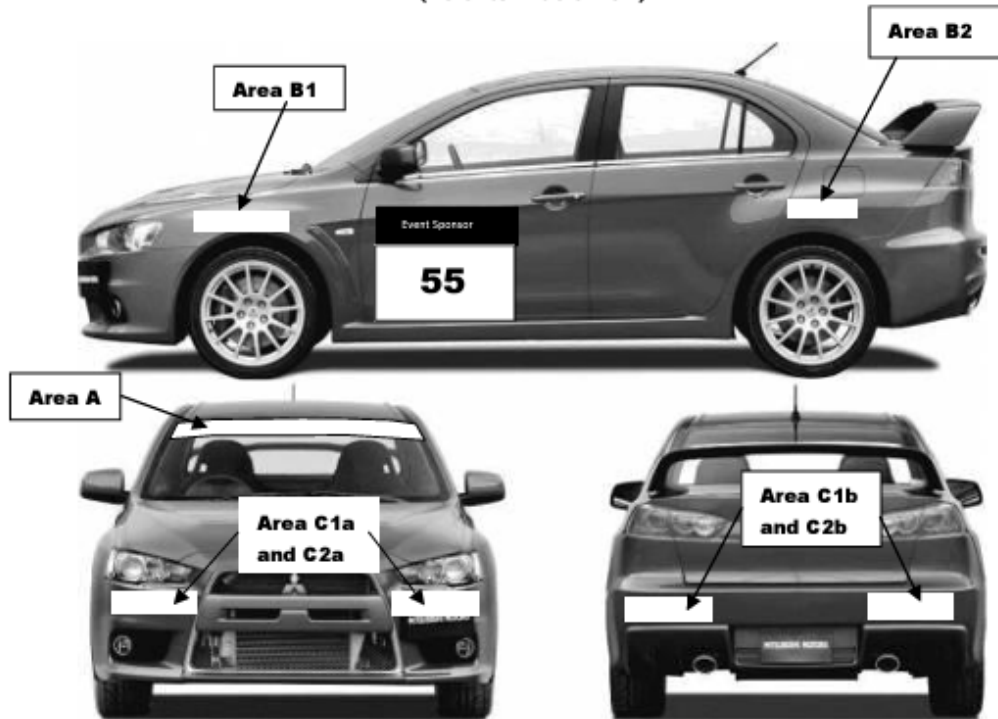

ATTACHMENT 1

2024 MOTORSPORT AUSTRALIA QRC, Q2WD & QJRC Automobile Signage Diagram

(Refer to Article 2.6.1)

Area A	QRC Major Sponsor Full Width Windscreen Sticker (128mm high)
Areas B1 and B2	QRC Major Sponsor Decals on side panels (210mm wide X 60mm high)
Areas C1a, C1b, C2a and C2b	Alternative locations for QRC Major Sponsor decals on front and rear bumpers or body panels (210mm wide x 60mm high)